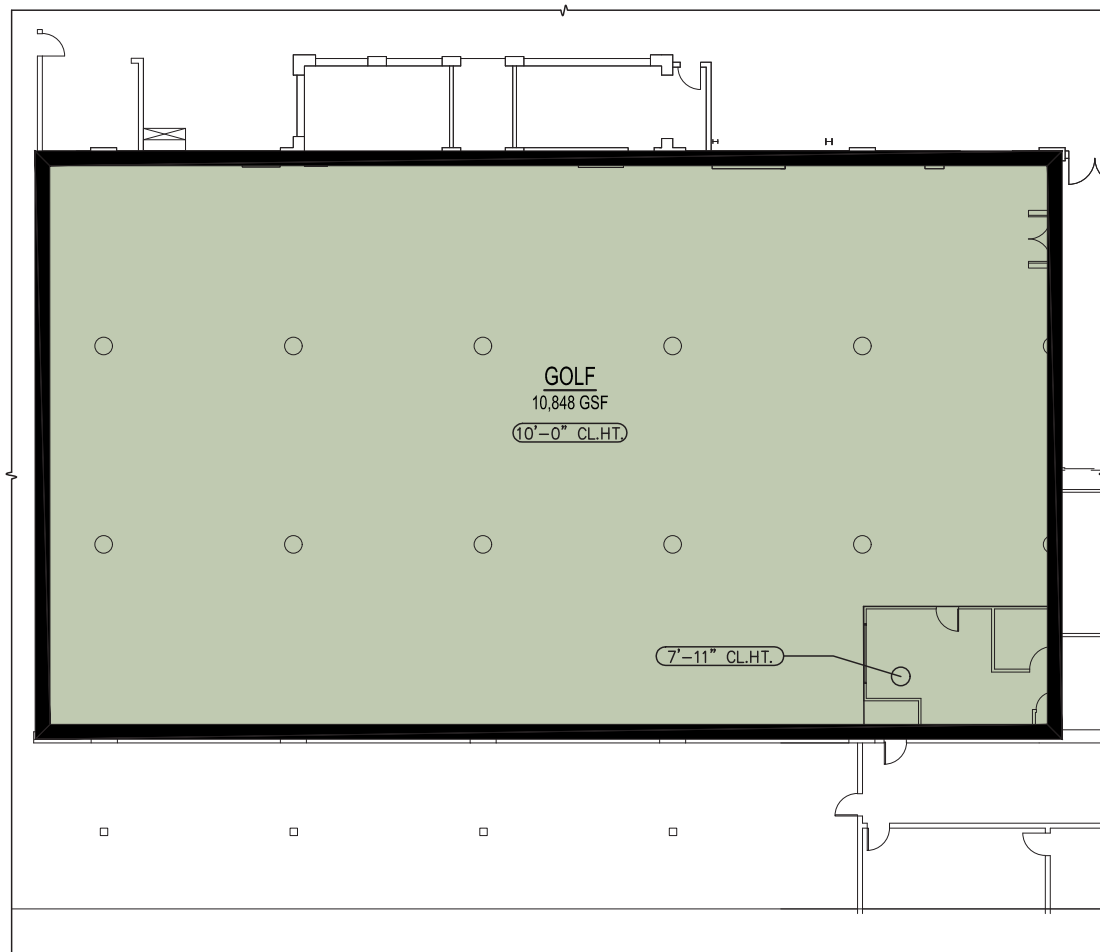

KEY	
	Warehouse Space
	Office Space
	Industrial Space
	Residential (Upper Stories)
	Loading Area
	Mechanical Equip. Areas

 BUILDING KEY
SCALE: 1:300 

 FIRST FLOOR PLAN
SCALE: 1:20 

Contact:
 The Station at Clinton
 1 John Street, Clinton CT 06413
 Phone: 860-552-4555
 info@thestationatclinton.com
 www. thestationatclinton.com