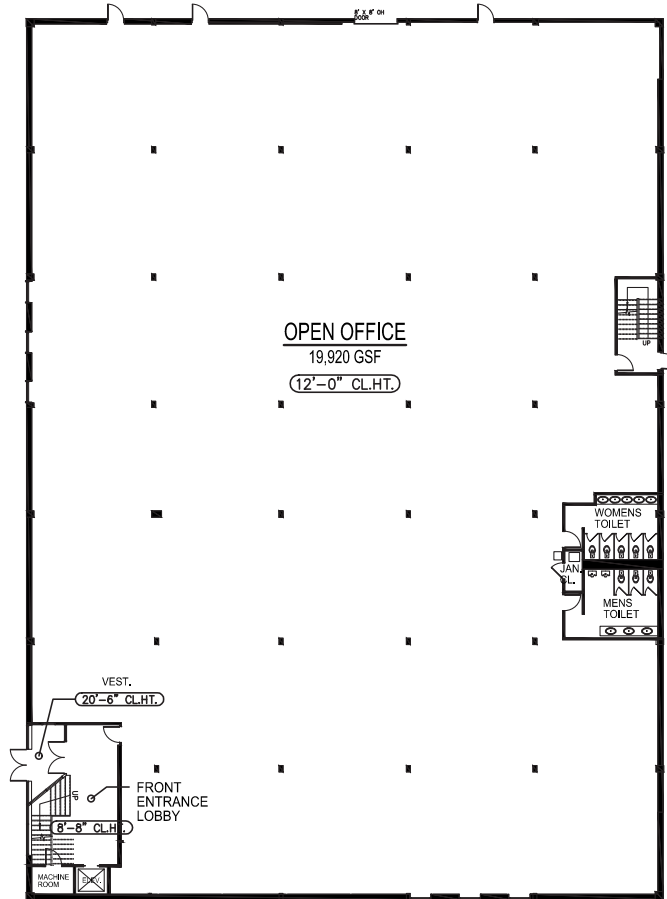

KEY	
	Warehouse Space
	Office Space
	Industrial Space
	Residential (Upper Stories)
	Loading Area
	Mechanical Equip. Areas

FIRST FLOOR PLAN
SCALE: 1/30