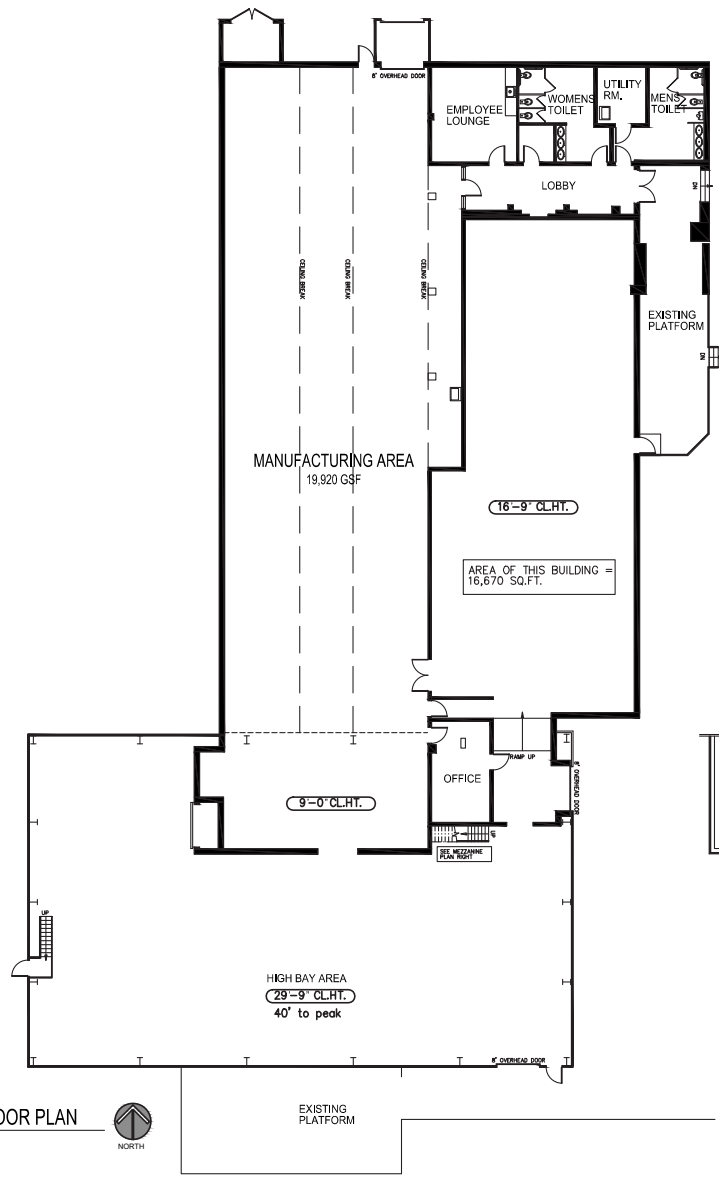

KEY	
	Warehouse Space
	Office Space
	Industrial Space
	Residential (Upper Stories)
	Loading Area
	Mechanical Equip. Areas

FIRST FLOOR PLAN
SCALE: 1/32
NORTH