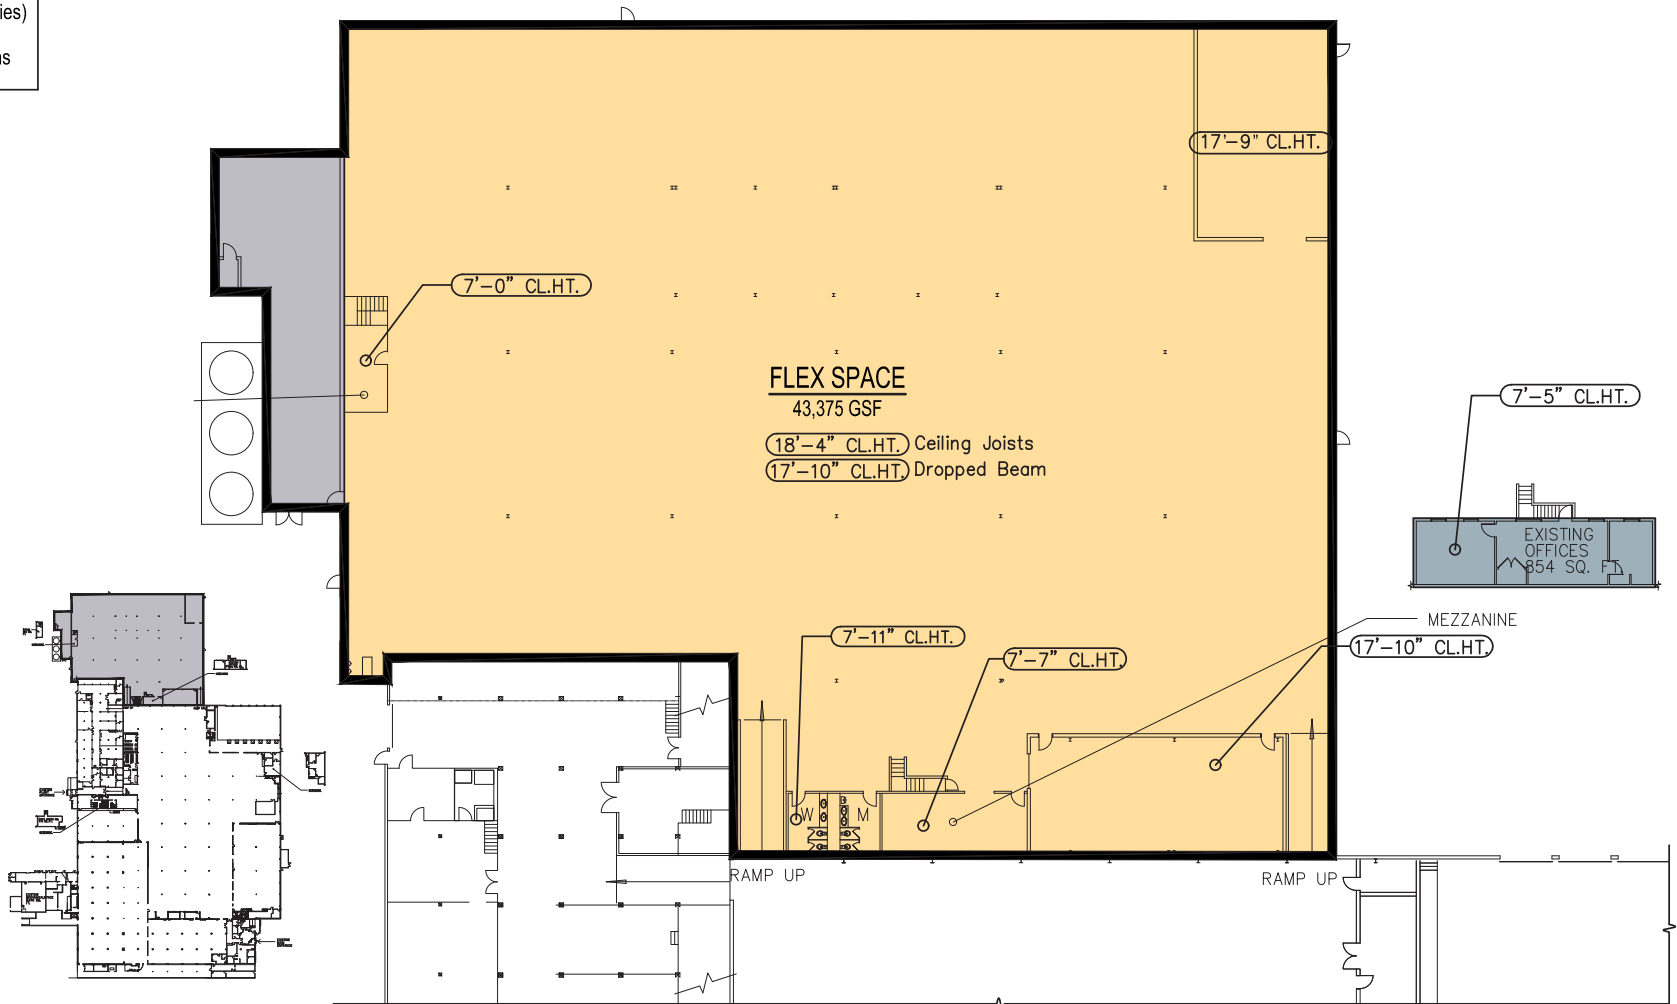

KEY	
	Warehouse Space
	Office Space
	Industrial Space
	Residential (Upper Stories)
	Loading Area
	Mechanical Equip. Areas

BUILDING KEY
SCALE: 1:300

FIRST FLOOR PLAN
SCALE: 1:40

THE
STATION
AT CLINTON

Contact:
The Station at Clinton
1 John Street, Clinton CT 06413
Phone: 860-552-4555
info@thestationatclinton.com
www.thestationatclinton.com

Broker:
Lou Proto
The Proto Group
114A Washington Avenue
North Haven, CT 06473
203-234-6371 Office
203-530-2540 Cell