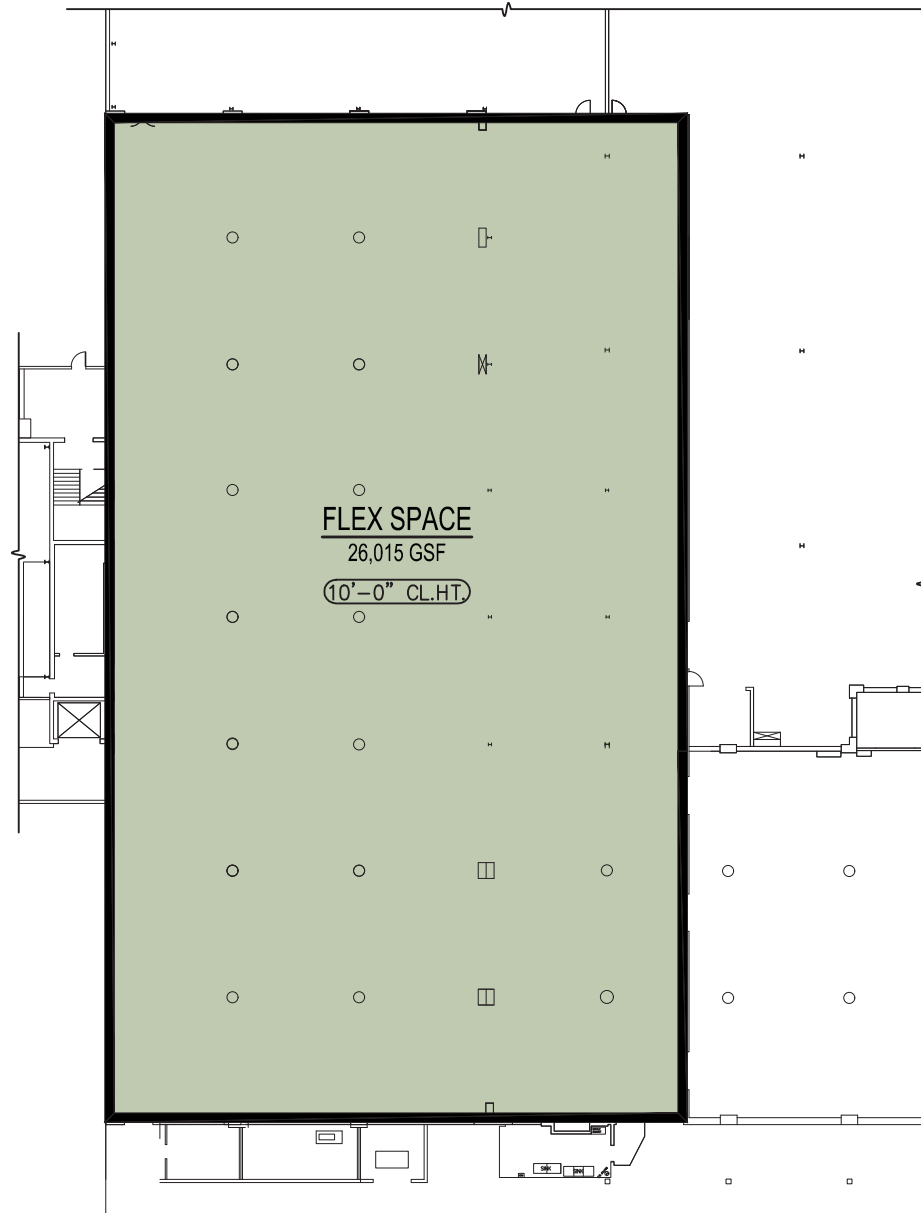

KEY	
	Warehouse Space
	Office Space
	Industrial Space
	Residential (Upper Stories)
	Loading Area
	Mechanical Equip. Areas

THE
STATION
AT CLINTON

Contact:
The Station at Clinton
1 John Street, Clinton CT 06413
Phone: 860-552-4555
info@thestationatclinton.com
www.thestationatclinton.com

Broker:
Lou Proto
The Proto Group
114A Washington Avenue
North Haven, CT 06473
203-234-6371 Office
203-530-2540 Cell