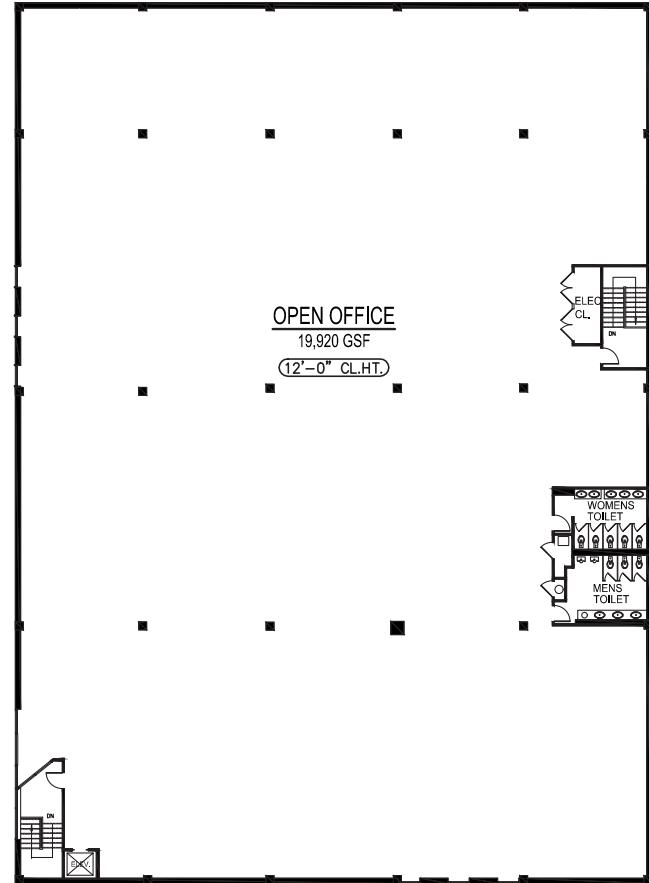

SECOND FLOOR PLAN
SCALE: 1/30