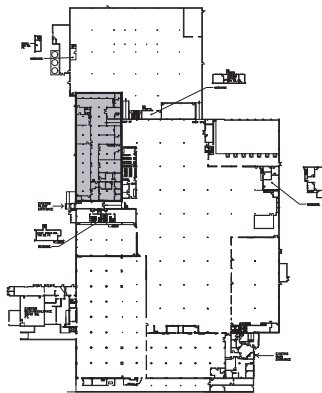

KEY	
	Warehouse Space
	Office Space
	Industrial Space
	Residential (Upper Stories)
	Loading Area
	Mechanical Equip. Areas

BUILDING KEY
SCALE: 1:300

7'-6" CL.HT.

7'-7" CL.HT.