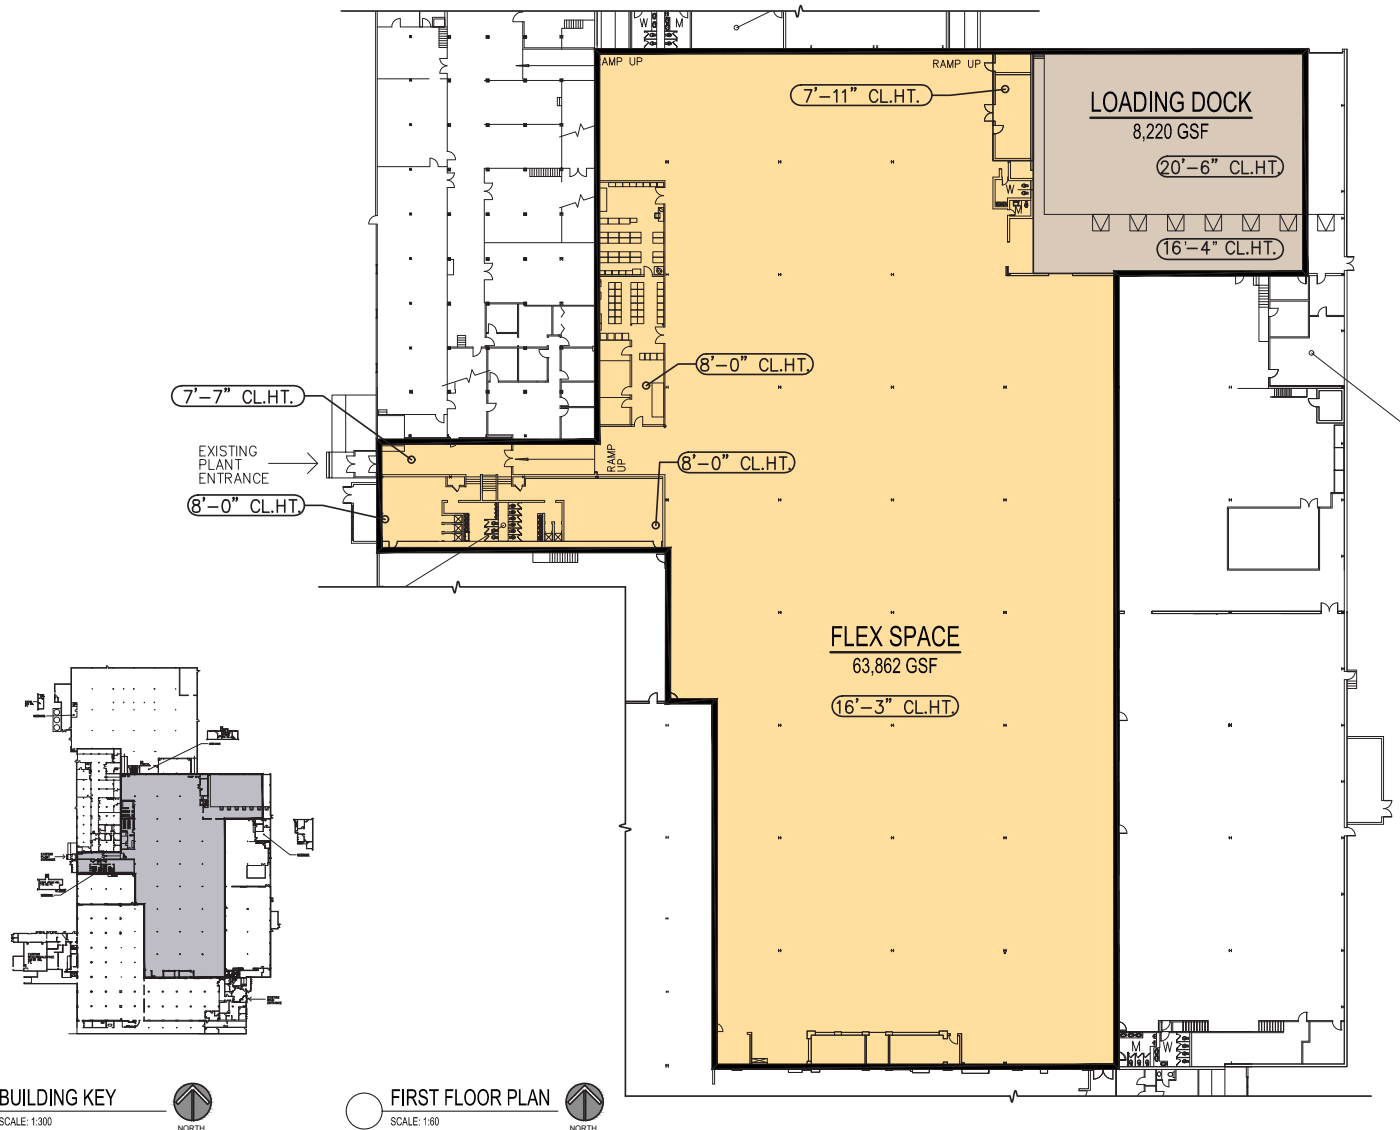

KEY	
	Warehouse Space
	Office Space
	Industrial Space
	Residential (Upper Stories)
	Loading Area
	Mechanical Equip. Areas

BUILDING KEY
SCALE: 1:300

FIRST FLOOR PLAN
SCALE: 1:60

THE
STATION
AT CLINTON

Contact:
The Station at Clinton
1 John Street, Clinton CT 06413
Phone: 860-552-4555
info@thestationatclinton.com
www.thestationatclinton.com

Broker:
Lou Proto
The Proto Group
114A Washington Avenue
North Haven, CT 06473
203-234-6371 Office
203-530-2540 Cell