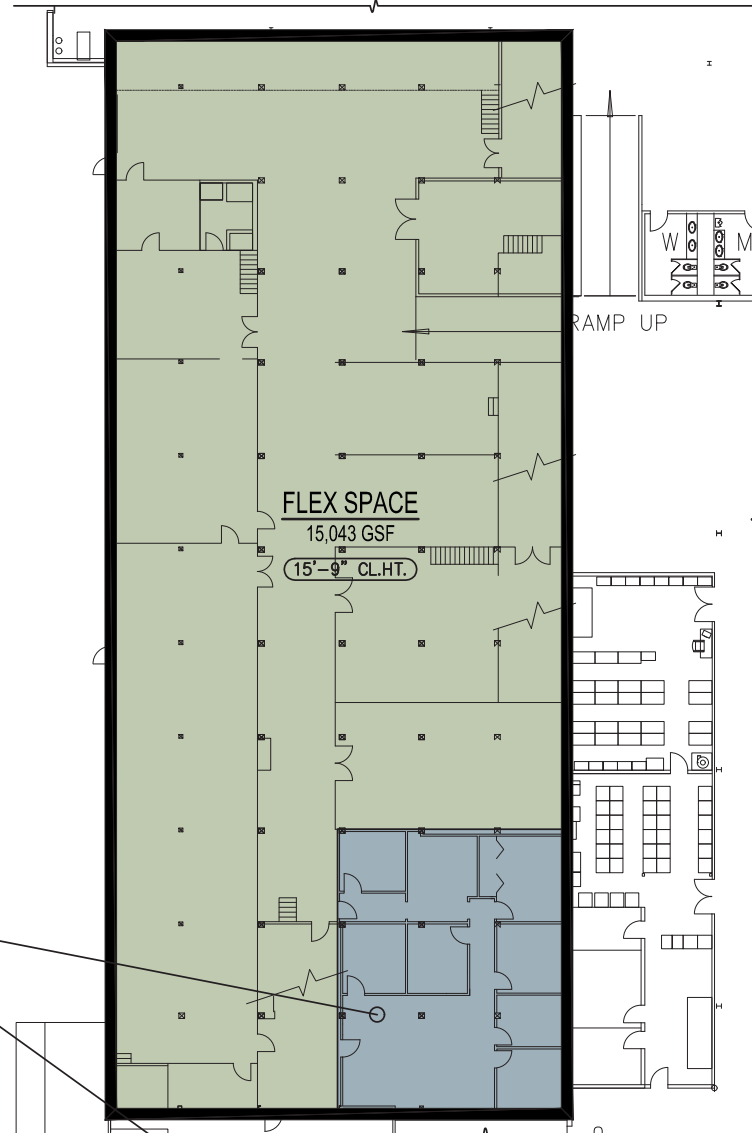

 BUILDING KEY
SCALE: 1:300

 FIRST FLOOR PLAN
SCALE: 1:30

7'-6" CL.HT.

7'-7" CL.HT.

THE
STATION
AT CLINTON

Contact:
The Station at Clinton
1 John Street, Clinton CT 06413
Phone: 860-552-4555
info@thestationatclinton.com
www.thestationatclinton.com