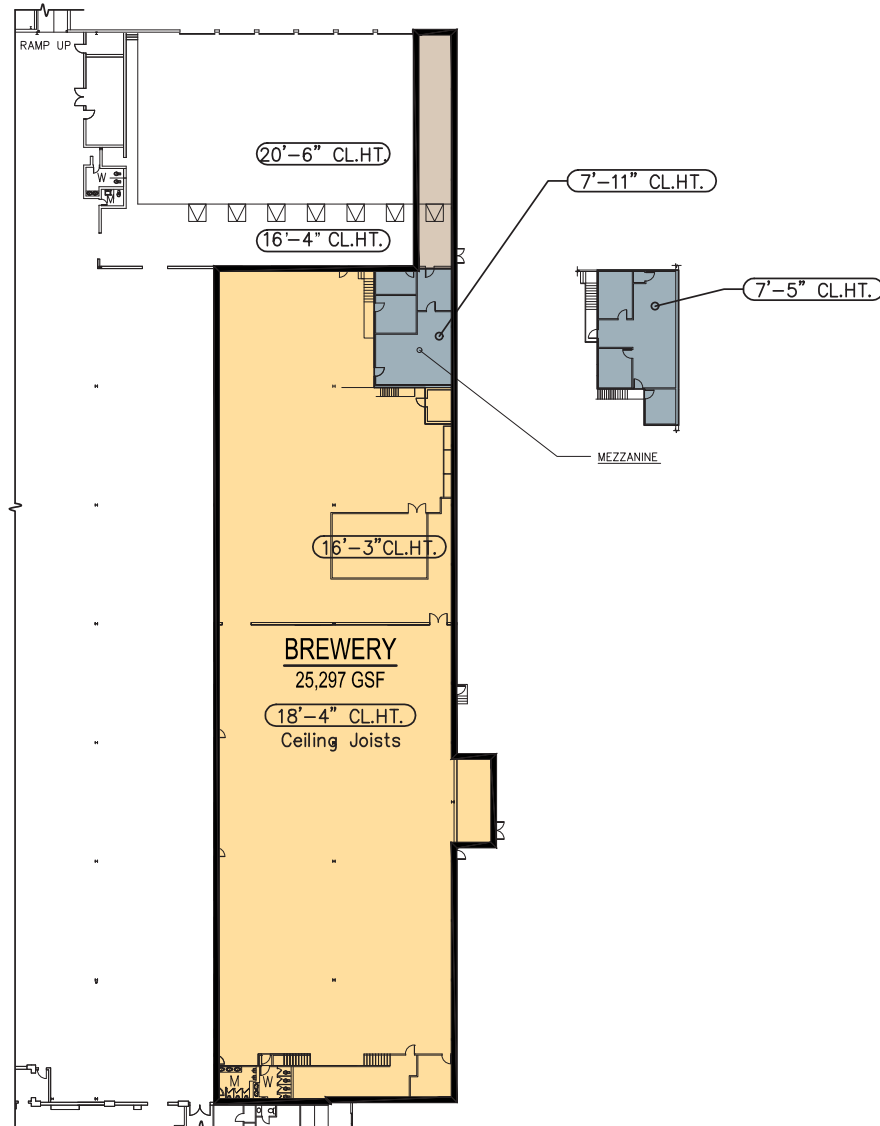

FIRST FLOOR PLAN
SCALE: 1:60

NORTH