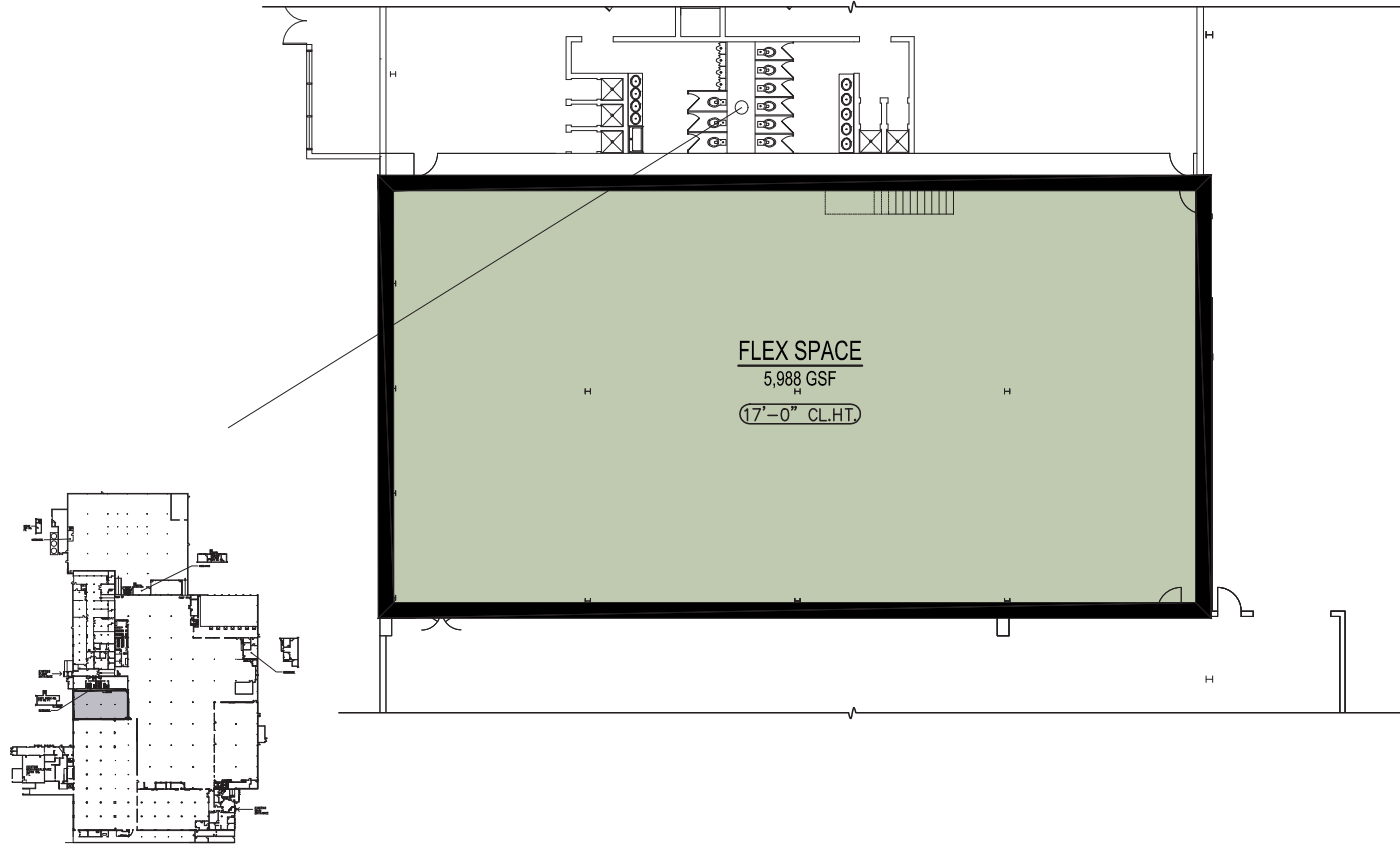

KEY	
	Warehouse Space
	Office Space
	Industrial Space
	Residential (Upper Stories)
	Loading Area
	Mechanical Equip. Areas

BUILDING KEY
SCALE: 1:300

FIRST FLOOR PLAN
SCALE: 1:20

THE
STATION
AT CLINTON

Contact:

The Station at Clinton
1 John Street, Clinton CT 06413
Phone: 860-552-4555
info@thestationatclinton.com
www.thestationatclinton.com

Broker:

Lou Proto
The Proto Group
114A Washington Avenue
North Haven, CT 06473
203-234-6371 Office
203-530-2540 Cell