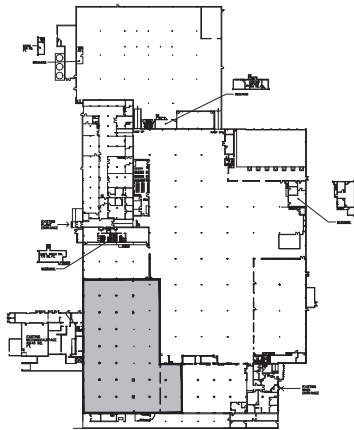

KEY	
	Warehouse Space
	Office Space
	Industrial Space
	Residential (Upper Stories)
	Loading Area
	Mechanical Equip. Areas

THE
STATION
AT CLINTON

Contact:
The Station at Clinton
1 John Street, Clinton CT 06413
Phone: 860-552-4555
info@thestationatclinton.com
www.thestationatclinton.com

Broker:
Lou Proto
The Proto Group
114A Washington Avenue
North Haven, CT 06473
203-234-6371 Office
203-530-2540 Cell