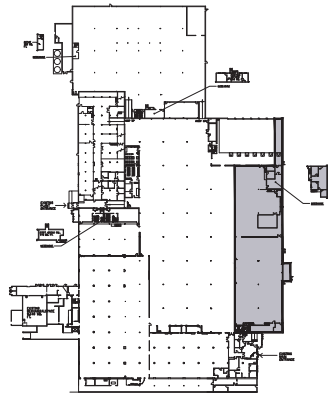

KEY	
	Warehouse Space
	Office Space
	Industrial Space
	Residential (Upper Stories)
	Loading Area
	Mechanical Equip. Areas

BUILDING KEY
SCALE: 1:300

NORTH