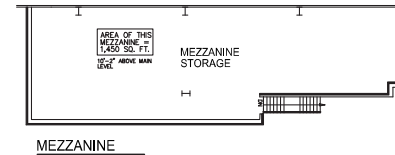

KEY	
	Warehouse Space
	Office Space
	Industrial Space
	Residential (Upper Stories)
	Loading Area
	Mechanical Equip. Areas

FIRST FLOOR PLAN
SCALE: 1/32
NORTH