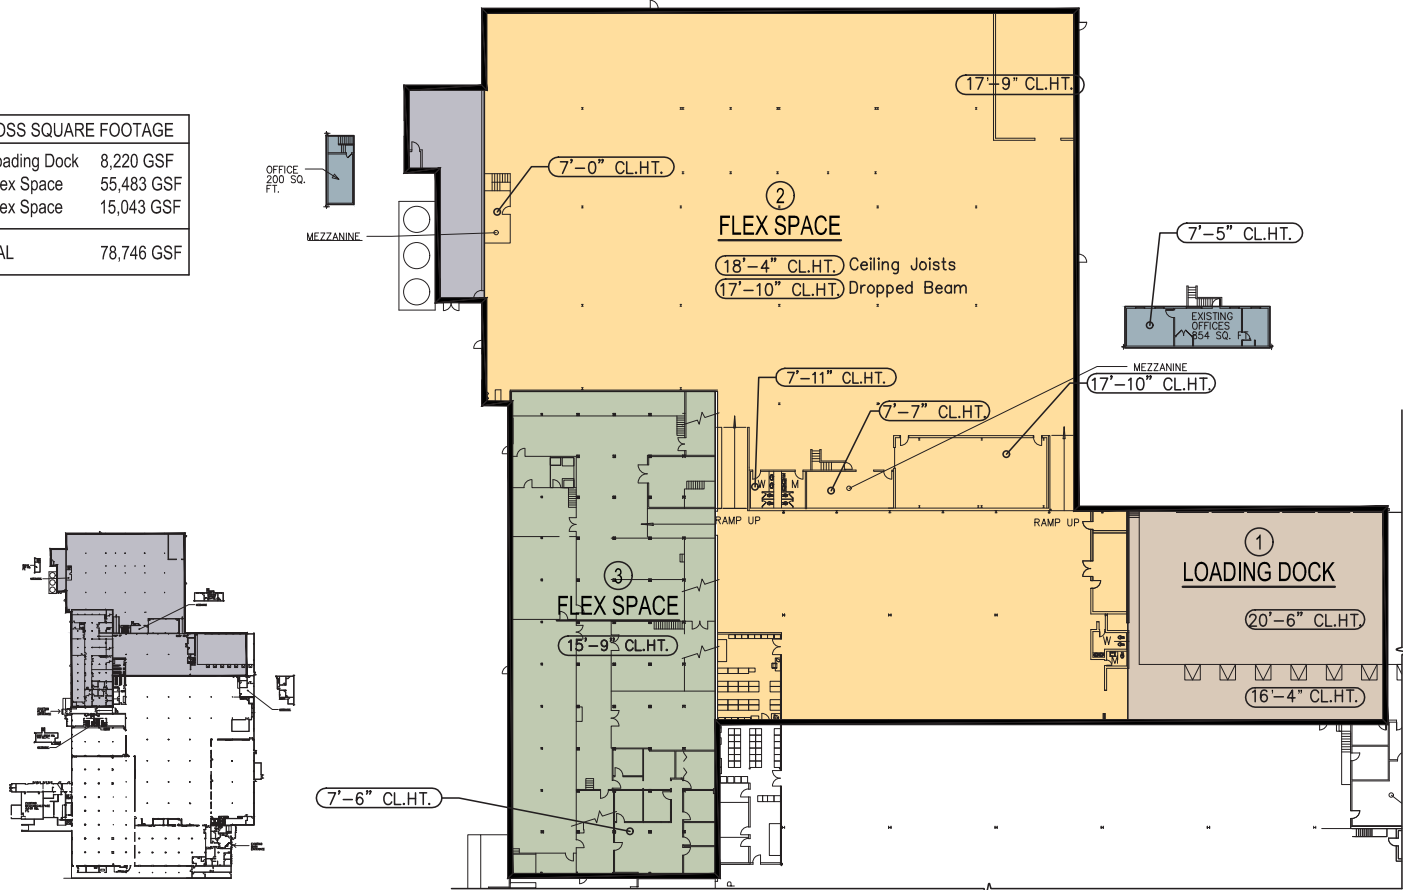

KEY	
	Warehouse Space
	Office Space
	Industrial Space
	Residential (Upper Stories)
	Loading Area
	Mechanical Equip. Areas

GROSS SQUARE FOOTAGE	
1 - Loading Dock	8,220 GSF
2 - Flex Space	55,483 GSF
3 - Flex Space	15,043 GSF
TOTAL	78,746 GSF