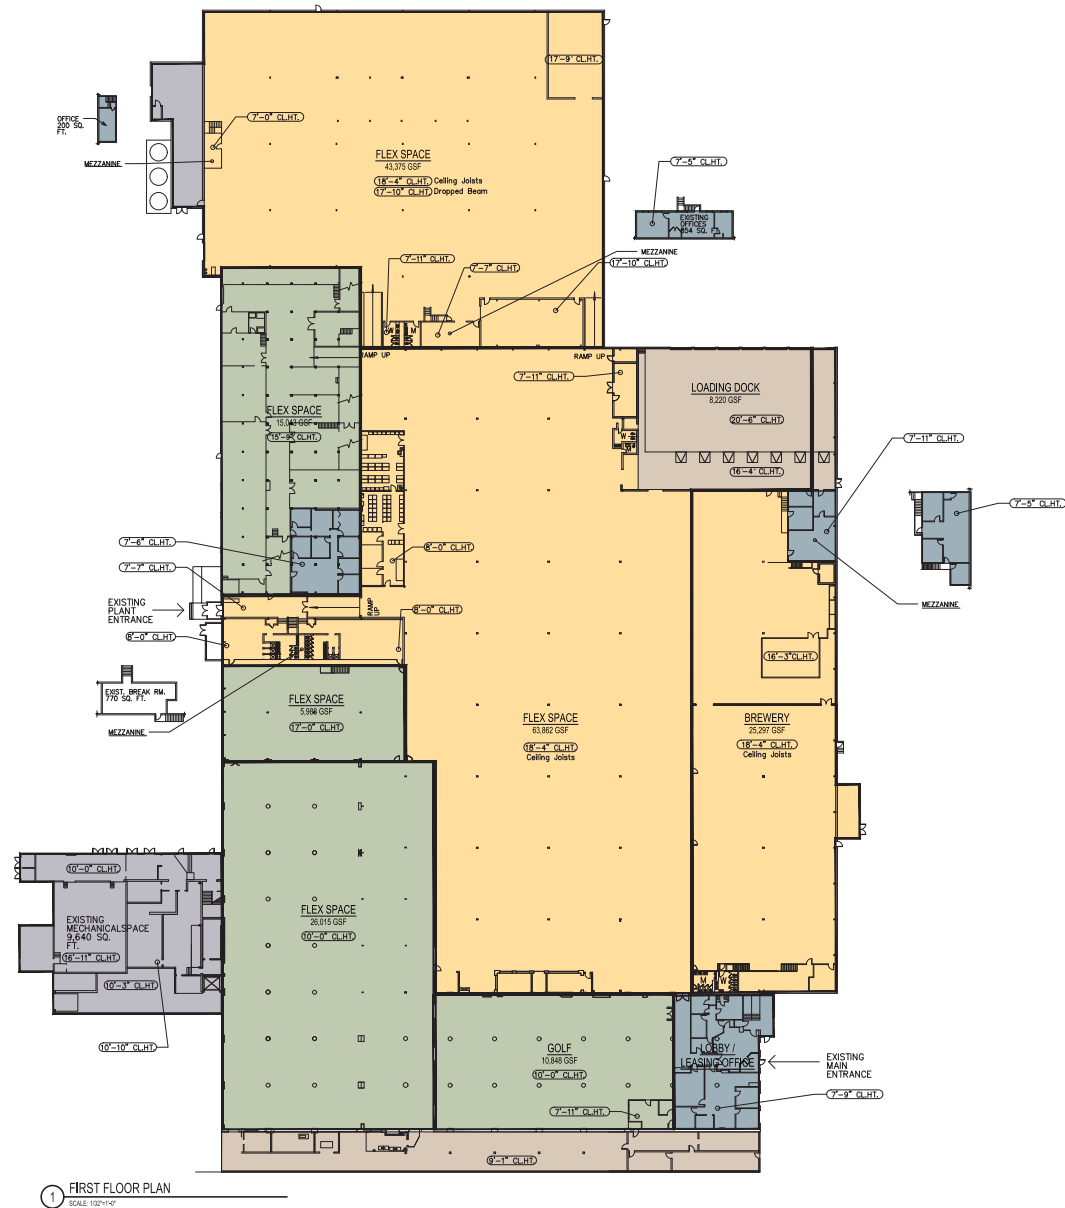

KEY	
	Warehouse Space
	Office Space
	Industrial Space
	Residential (Upper Stories)
	Loading Area
	Mechanical Equip. Areas

**THE
STATION**
AT CLINTON

Contact:
The Station at Clinton
1 John Street, Clinton CT 06413
Phone: 860-552-4555
info@thestationatclinton.com
www.thestationatclinton.com